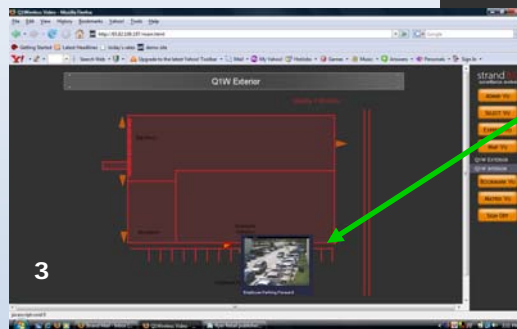

Strand's retail ROI commitment

Strand's cost effective, digital technology provides:

- Intuitive, user-centric, design which reduces the need for complicated and costly user training
- Total system diagnostics that ensures optimal system performance
- Scalable and flexible architecture that easily adapts for growth
- Web-enabled thin-client application which reduces the need for site-based product implementation
- Configurable administrative functions and multi-level security controls that allows for all levels of user proficiency

Satellite Navigator...built for retail

With a comprehensible vision of the advances in the digital IP-surveillance industry, Strand has pioneered the Satellite Navigator. This revolutionary tool built with the Retail Industry in mind, integrates all sites under one system. Strand helps you to reduce shrinkage, better manage merchandising, protect against retail theft, to protect employees, customers and most of all bottom line profits.

Retail Navigator

Seamless navigation between site maps. One URL allows for total system navigation and enterprise-wide diagnostics.

Enterprise Mapping

1. Global view
2. Regional view
3. Site view
4. Camera view