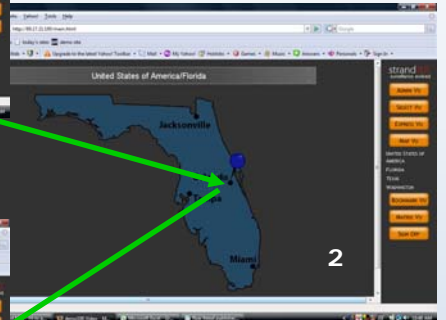

Satellite Navigator...built for retail

With a comprehensible vision of the advances in the digital IP-surveillance industry, Strand has pioneered the Satellite Navigator. This revolutionary tool built with the Retail Industry in mind, integrates all sites under one system. Strand helps you to reduce shrinkage, better manage merchandising, protect against retail theft, to protect employees, customers and most of all bottom line profits.

Retail Navigator

Seamless navigation between site maps. One URL allows for total system navigation and enterprise-wide diagnostics.

Enterprise Mapping

1. Global view
2. Regional view
3. Site view
4. Camera view