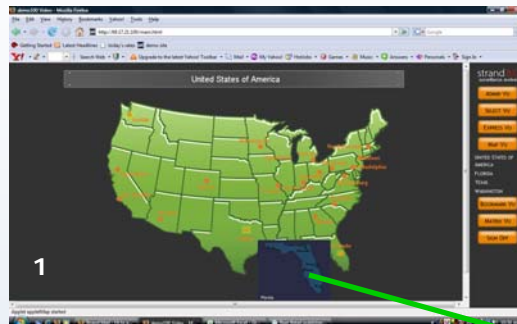

Satellite Navigator...built for retail

With a comprehensible vision of the advances in the digital IP-surveillance industry, Strand has pioneered the Satellite Navigator. This revolutionary tool built with the Retail Industry in mind, integrates all sites under one system. Strand helps you to reduce shrinkage, better manage merchandising, protect against retail theft, to protect employees, customers and most of all bottom line profits.

Retail Navigator

Seamless navigation between site maps. One URL allows for total system navigation and enterprise-wide diagnostics.

Enterprise Mapping

1. Global view
2. Regional view
3. Site view
4. Camera view